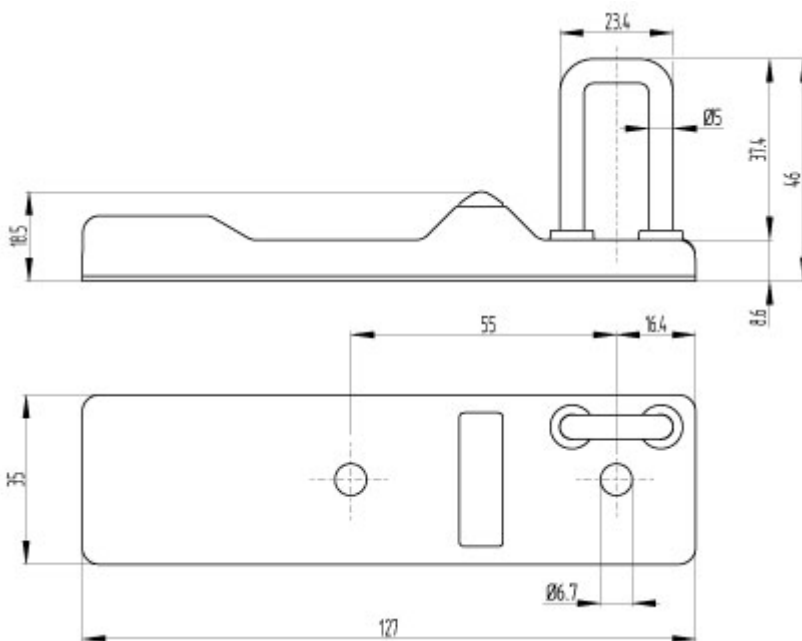

Operating instructions and Declaration of conformity (en) 138 kB, 27.09.2017

Code: mrl_az-azm300-b1_en

Operating instructions and Declaration of conformity (de) 137 kB, 20.07.2018

Code: mrl_az-azm300-b1_de

Operating instructions and Declaration of conformity (fr) 143 kB, 19.10.2018

Code: mrl_az-azm300-b1_fr

Operating instructions and Declaration of conformity (nl) 143 kB, 26.10.2018

Code: mrl_az-azm300-b1_nl

Operating instructions and Declaration of conformity (pt) 144 kB, 08.08.2018

Code: mrl_az-azm300-b1_pt

Operating instructions and Declaration of conformity (es) 134 kB, 07.08.2018

Code: mrl_az-azm300-b1_es

Operating instructions and Declaration of conformity (cs) 130 kB, 17.06.2015

Code: mrl_az-azm300-b1_cs

Operating instructions and Declaration of conformity (pl) 215 kB, 26.11.2018

Code: mrl_az-azn300-b1_pl

Operating instructions and Declaration of conformity (sv) 117 kB, 17.06.2015

Code: mrl_az-azm300-b1_sv

Operating instructions and Declaration of conformity (it) 140 kB, 28.05.2019

Code: mrl_az-azm300-b1_it

Operating instructions and Declaration of conformity (jp) 167 kB, 12.05.2017

Code: mrl_az-azm300-b1_jp

Images

Dimensional drawing (actuator)